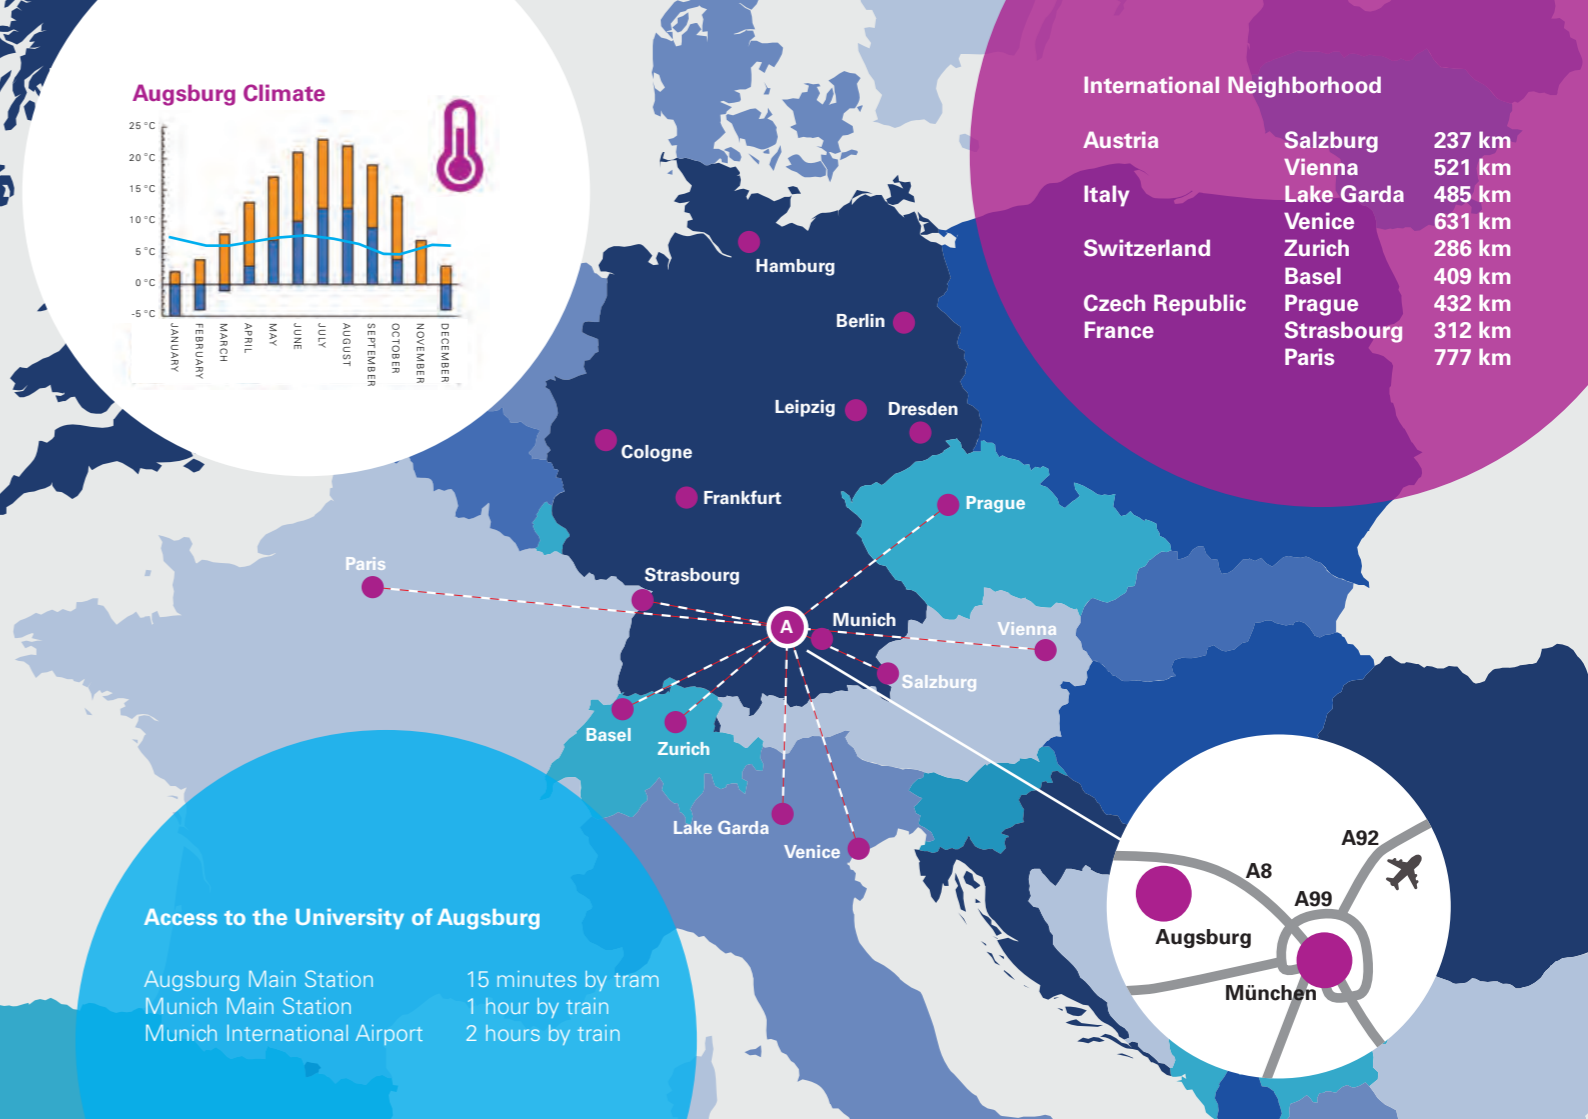

### International Neighborhood

Austria	Salzburg	237 km
	Vienna	521 km
Italy	Lake Garda	485 km
	Venice	631 km
Switzerland	Zurich	286 km
	Basel	409 km
Czech Republic	Prague	432 km
France	Strasbourg	312 km
	Paris	777 km